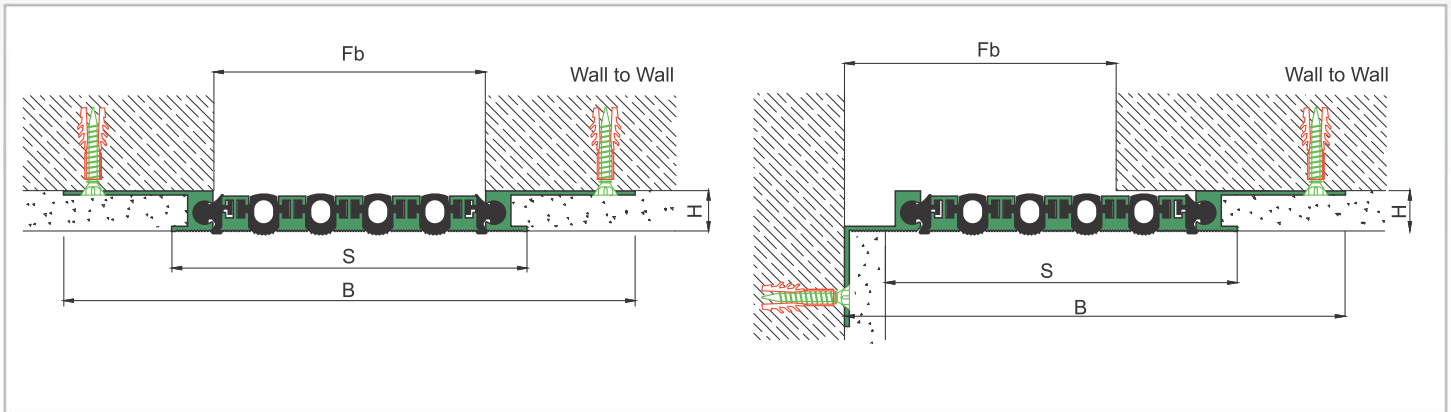

AS A126 flush mounted profile can easily be installed by means of screws to all types of wall & ceiling. Adjustable interlocking profile and gasket configuration makes it available for gaps up to 200 mm. Multipartite design ensures the profile to meet displacements in 3 directions. If inquired, AS A126 can be applied with floor type AS A226 and this dual application brings in a decorative aspect. Profiles are delivered factory-assembled.

- Application Areas** : Indoor & Outdoor / Wall & Ceiling
- Ideal for** : Shopping Malls, Airports, Residences, Hospitals, Hotels, Commercial & Public Buildings etc.
- Material** : Mill Finish Aluminum (Anodizing optional), TPE Gasket
- Aluminum Alloy** : 6063 AA-USA / EN AW 6063
- Optional Supplies** : Fire Barrier, Waterproof EPDM membrane

* Visuals are representative and the profile configuration may differ depending on the characteristics requested.

GASKET COLORS **BLACK** GREY BEIGE Custom Colors available.

LOCATION	MODEL	GAP (Fb) mm	HEIGHT (H) MM	OVERALL WIDTH (B) mm	VISIBLE WIDTH (S) mm	MOVEMENT (W) mm	LOAD CAPACITY	STANDARD LENGTH (mt)
Wall to Wall	AS A126-030	30	15 / 28	128	48	± 2	N/A	3
	AS A126-050	50	15 / 28	148	68	± 4	N/A	3
	AS A126-060	60	15 / 28	170	90	± 6	N/A	3
	AS A126-080	80	15 / 28	190	110	± 8	N/A	3
	AS A126-100	100	15 / 28	210	131	± 10	N/A	3
	AS A126-120	120	15 / 28	231	152	± 12	N/A	3
	AS A126-140	140	15 / 28	252	173	± 14	N/A	3
	AS A126-160	160	15 / 28	273	193	± 16	N/A	3
	AS A126-200	200	15 / 28	315	235	± 20	N/A	3

Note: Please ask for different sizes

Profil No Profile Number	AS A126 200	AS A126 200K
Fb (mm)	200	200
H (mm) yaklaşık approx.	15	15
W± (mm) yaklaşık approx.	±20	±20
Renk Color	Alüminyum: Natürel, Fitiller: Siyah, gri, diğer Aluminum: Natural, Inserts: Black, grey, others	
Malzeme Material	Alüminyum, TPE Termoplastik Elastomer Aluminum, TPE Thermoplastic Elastomer	
Standart Uzunluk Standard Length	3	