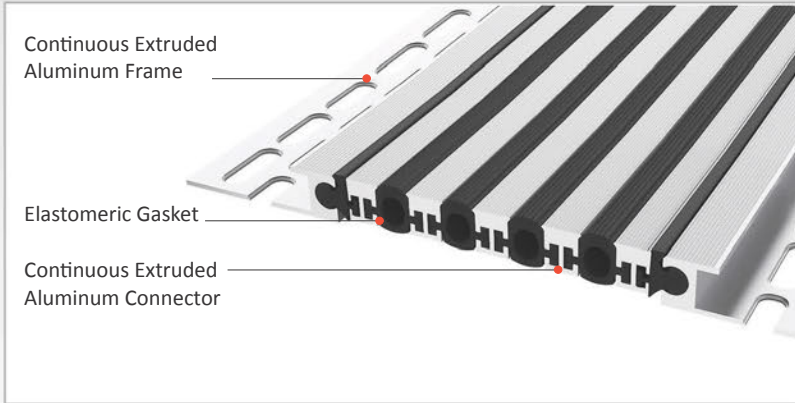

AS A126 flush mounted profile can easily be installed by means of screws to all types of wall & ceiling. Adjustable interlocking profile and gasket configuration makes it available for gaps up to 200 mm. Multipartite design ensures the profile to meet displacements in 3 directions. If inquired, AS A126 can be applied with floor type AS A226 and this dual application brings in a decorative aspect. Profiles are delivered factory-assembled.

- Application Areas** : Indoor & Outdoor / Wall & Ceiling
- Ideal for** : Shopping Malls, Airports, Residences, Hospitals, Hotels, Commercial & Public Buildings etc.
- Material** : Mill Finish Aluminum (Anodizing optional), TPE Gasket
- Aluminum Alloy** : 6063 AA-USA / EN AW 6063
- Optional Supplies** : Fire Barrier, Waterproof EPDM membrane

* Visuals are representative and the profile configuration may differ depending on the characteristics requested.

GASKET COLORS **BLACK** GREY BEIGE Custom Colors available.

LOCATION	MODEL	GAP (Fb) mm	HEIGHT (H) MM	OVERALL WIDTH (B) mm	VISIBLE WIDTH (S) mm	MOVEMENT (W) mm	LOAD CAPACITY	STANDARD LENGTH (mt)
Wall to Wall	AS A126-030	30	15 / 28	128	48	± 2	N/A	3
	AS A126-050	50	15 / 28	148	68	± 4	N/A	3
	AS A126-060	60	15 / 28	170	90	± 6	N/A	3
	AS A126-080	80	15 / 28	190	110	± 8	N/A	3
	AS A126-100	100	15 / 28	210	131	± 10	N/A	3
	AS A126-120	120	15 / 28	231	152	± 12	N/A	3
	AS A126-140	140	15 / 28	252	173	± 14	N/A	3
	AS A126-160	160	15 / 28	273	193	± 16	N/A	3
	AS A126-200	200	15 / 28	315	235	± 20	N/A	3

Note: Please ask for different sizes

Profil No Profile Number	AS A126 200	AS A126 200K
Fb (mm)	200	200
H (mm) yaklaşık approx.	15	15
W± (mm) yaklaşık approx.	±20	±20
Renk Color	Alüminyum: Natürel, Fitiller: Siyah, gri, diğer Aluminum: Natural, Inserts: Black, grey, others	
Malzeme Material	Alüminyum, TPE Termoplastik Elastomer Aluminum, TPE Thermoplastic Elastomer	
Standart Uzunluk Standard Length	3	