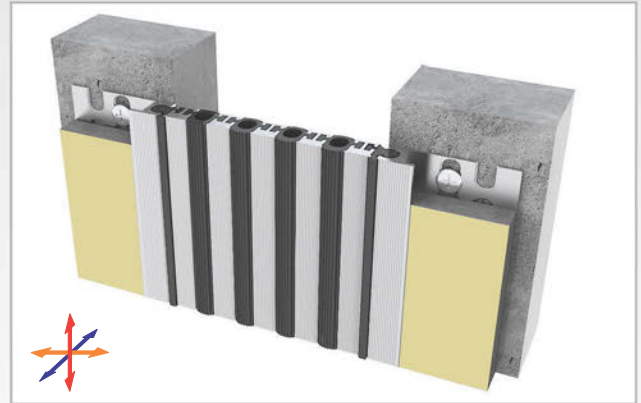

AS A126 flush mounted profile can easily be installed by means of screws to all types of wall & ceiling. Adjustable interlocking profile and gasket configuration makes it available for gaps up to 200 mm. Multipartite design ensures the profile to meet displacements in 3 directions. If inquired, AS A126 can be applied with floor type AS A226 and this dual application brings in a decorative aspect. Profiles are delivered factory-assembled.

- Application Areas** : Indoor & Outdoor / Wall & Ceiling
- Ideal for** : Shopping Malls, Airports, Residences, Hospitals, Hotels, Commercial & Public Buildings etc.
- Material** : Mill Finish Aluminum (Anodizing optional), TPE Gasket
- Aluminum Alloy** : 6063 AA-USA / EN AW 6063
- Optional Supplies** : Fire Barrier, Waterproof EPDM membrane

* Visuals are representative and the profile configuration may differ depending on the characteristics requested.

GASKET COLORS **BLACK** GREY BEIGE Custom Colors available.

LOCATION	MODEL	GAP (Fb) mm	HEIGHT (H) MM	OVERALL WIDTH (B) mm	VISIBLE WIDTH (S) mm	MOVEMENT (W) mm	LOAD CAPACITY	STANDARD LENGTH (mt)
Wall to Wall	AS A126-030	30	15 / 28	128	48	± 2	N/A	3
	AS A126-050	50	15 / 28	148	68	± 4	N/A	3
	AS A126-060	60	15 / 28	170	90	± 6	N/A	3
	AS A126-080	80	15 / 28	190	110	± 8	N/A	3
	AS A126-100	100	15 / 28	210	131	± 10	N/A	3
	AS A126-120	120	15 / 28	231	152	± 12	N/A	3
	AS A126-140	140	15 / 28	252	173	± 14	N/A	3
	AS A126-160	160	15 / 28	273	193	± 16	N/A	3
	AS A126-200	200	15 / 28	315	235	± 20	N/A	3

Note: Please ask for different sizes

Profil No Profile Number	AS A126 200	AS A126 200K
Fb (mm)	200	200
H (mm) yaklaşık approx.	15	15
W± (mm) yaklaşık approx.	±20	±20
Renk Color	Alüminyum: Natürel, Fitiller: Siyah, gri, diğer Aluminum: Natural, Inserts: Black, grey, others	
Malzeme Material	Alüminyum, TPE Termoplastik Elastomer Aluminum, TPE Thermoplastic Elastomer	
Standart Uzunluk Standard Length	3	