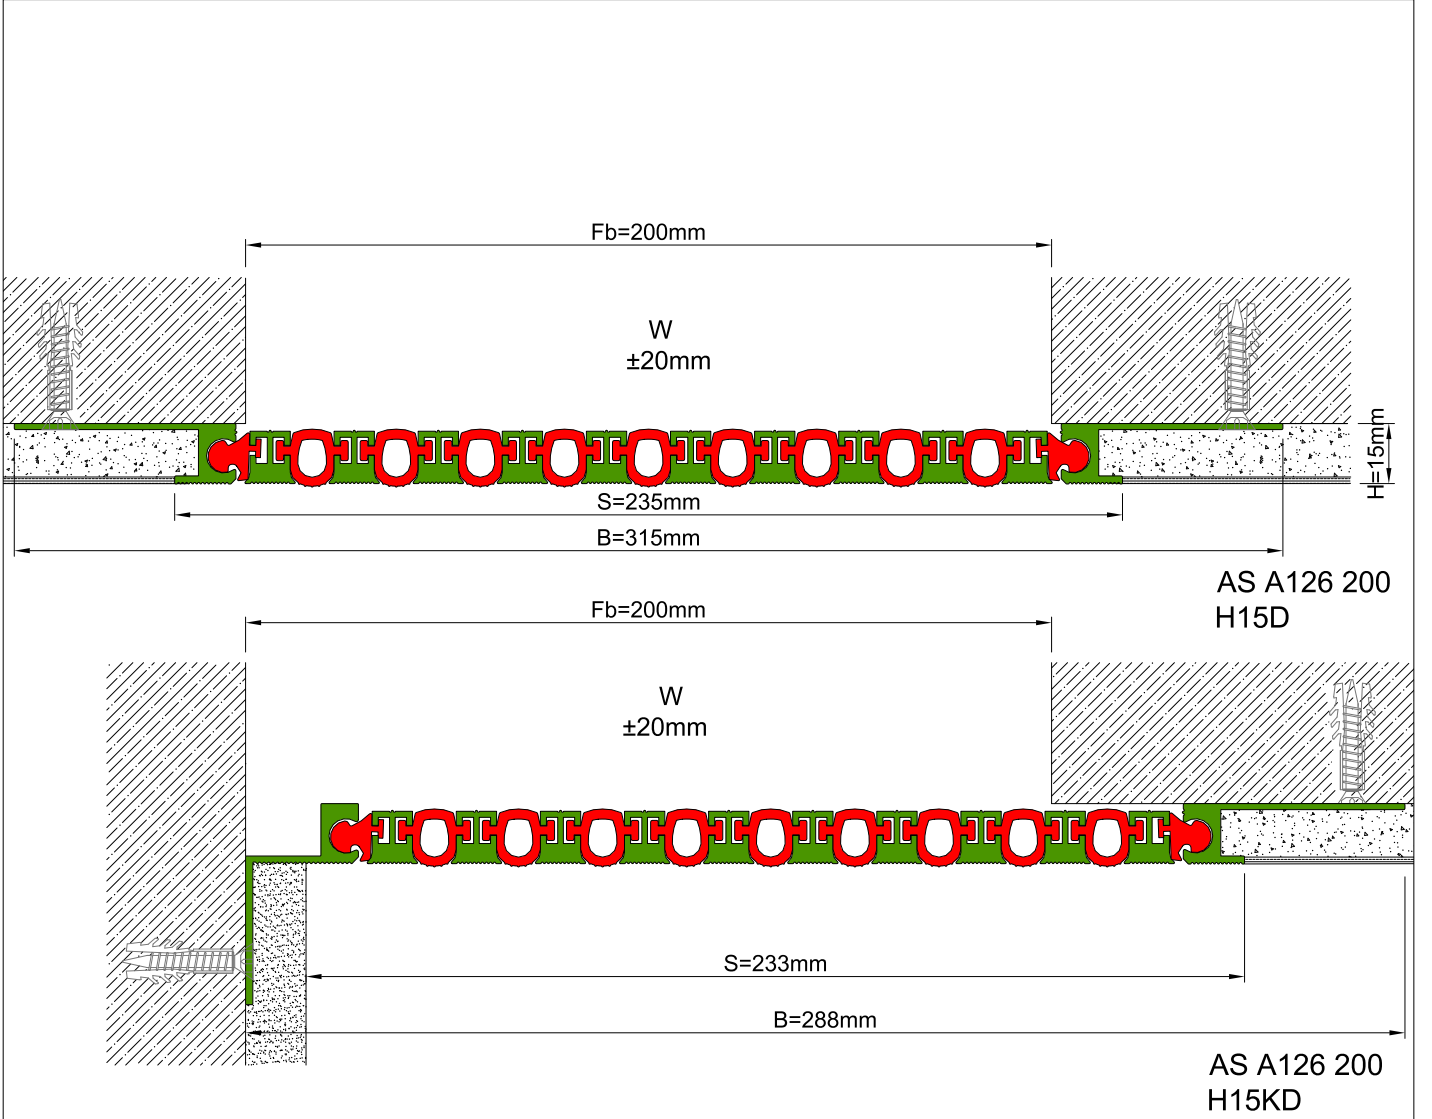

AS A126 flush mounted profile can easily be installed by means of screws to all types of wall & ceiling. Adjustable interlocking profile and gasket configuration makes it available for gaps up to 200 mm. Multipartite design ensures the profile to meet displacements in 3 directions. If inquired, AS A126 can be applied with floor type AS A226 and this dual application brings in a decorative aspect. Profiles are delivered factory-assembled.

- Application Areas** : Indoor & Outdoor / Wall & Ceiling
- Ideal for** : Shopping Malls, Airports, Residences, Hospitals, Hotels, Commercial & Public Buildings etc.
- Material** : Mill Finish Aluminum (Anodizing optional), TPE Gasket
- Aluminum Alloy** : 6063 AA-USA / EN AW 6063
- Optional Supplies** : Fire Barrier, Waterproof EPDM membrane

* Visuals are representative and the profile configuration may differ depending on the characteristics requested.

GASKET COLORS **BLACK** GREY BEIGE Custom Colors available.

LOCATION	MODEL	GAP (Fb) mm	HEIGHT (H) MM	OVERALL WIDTH (B) mm	VISIBLE WIDTH (S) mm	MOVEMENT (W) mm	LOAD CAPACITY	STANDARD LENGTH (mt)
Wall to Wall	AS A126-030	30	15 / 28	128	48	± 2	N/A	3
	AS A126-050	50	15 / 28	148	68	± 4	N/A	3
	AS A126-060	60	15 / 28	170	90	± 6	N/A	3
	AS A126-080	80	15 / 28	190	110	± 8	N/A	3
	AS A126-100	100	15 / 28	210	131	± 10	N/A	3
	AS A126-120	120	15 / 28	231	152	± 12	N/A	3
	AS A126-140	140	15 / 28	252	173	± 14	N/A	3
	AS A126-160	160	15 / 28	273	193	± 16	N/A	3
	AS A126-200	200	15 / 28	315	235	± 20	N/A	3

Note: Please ask for different sizes

Profil No Profile Number	AS A126 200	AS A126 200K
Fb (mm)	200	200
H (mm) yaklaşık approx.	15	15
W± (mm) yaklaşık approx.	±20	±20
Renk Color	Alüminyum: Natürel, Fitiller: Siyah, gri, diğer Aluminum: Natural, Inserts: Black, grey, others	
Malzeme Material	Alüminyum, TPE Termoplastik Elastomer Aluminum, TPE Thermoplastic Elastomer	
Standart Uzunluk Standard Length	3	